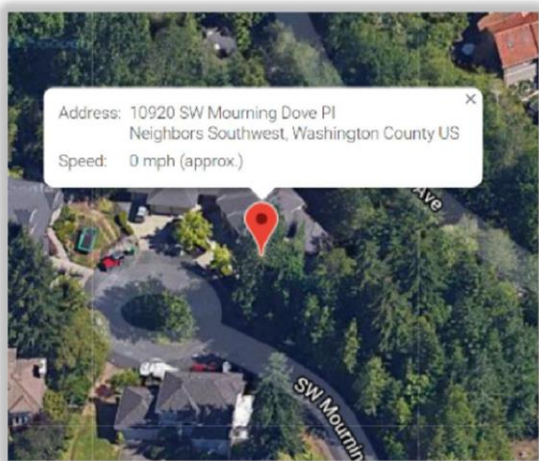

# EquatureInSight

**Real-Time GPS Location**  
**Real-Time Video Feed**  
From the 911 Caller to the Dispatcher

InSight provides an intuitive and user-friendly interface that allows for visual, audible, and real-time location confirmation of events *before* the first responders arrive to the emergency scene.

## Locate the 911 Caller

- **Locate the 911 Caller more quickly and accurately than traditional ALI.**
- **Location accuracy within 6 meters.**
- **View GPS Location in Real-Time**
- **Map and Satellite View**
- **Zoom In/Out Functionality**